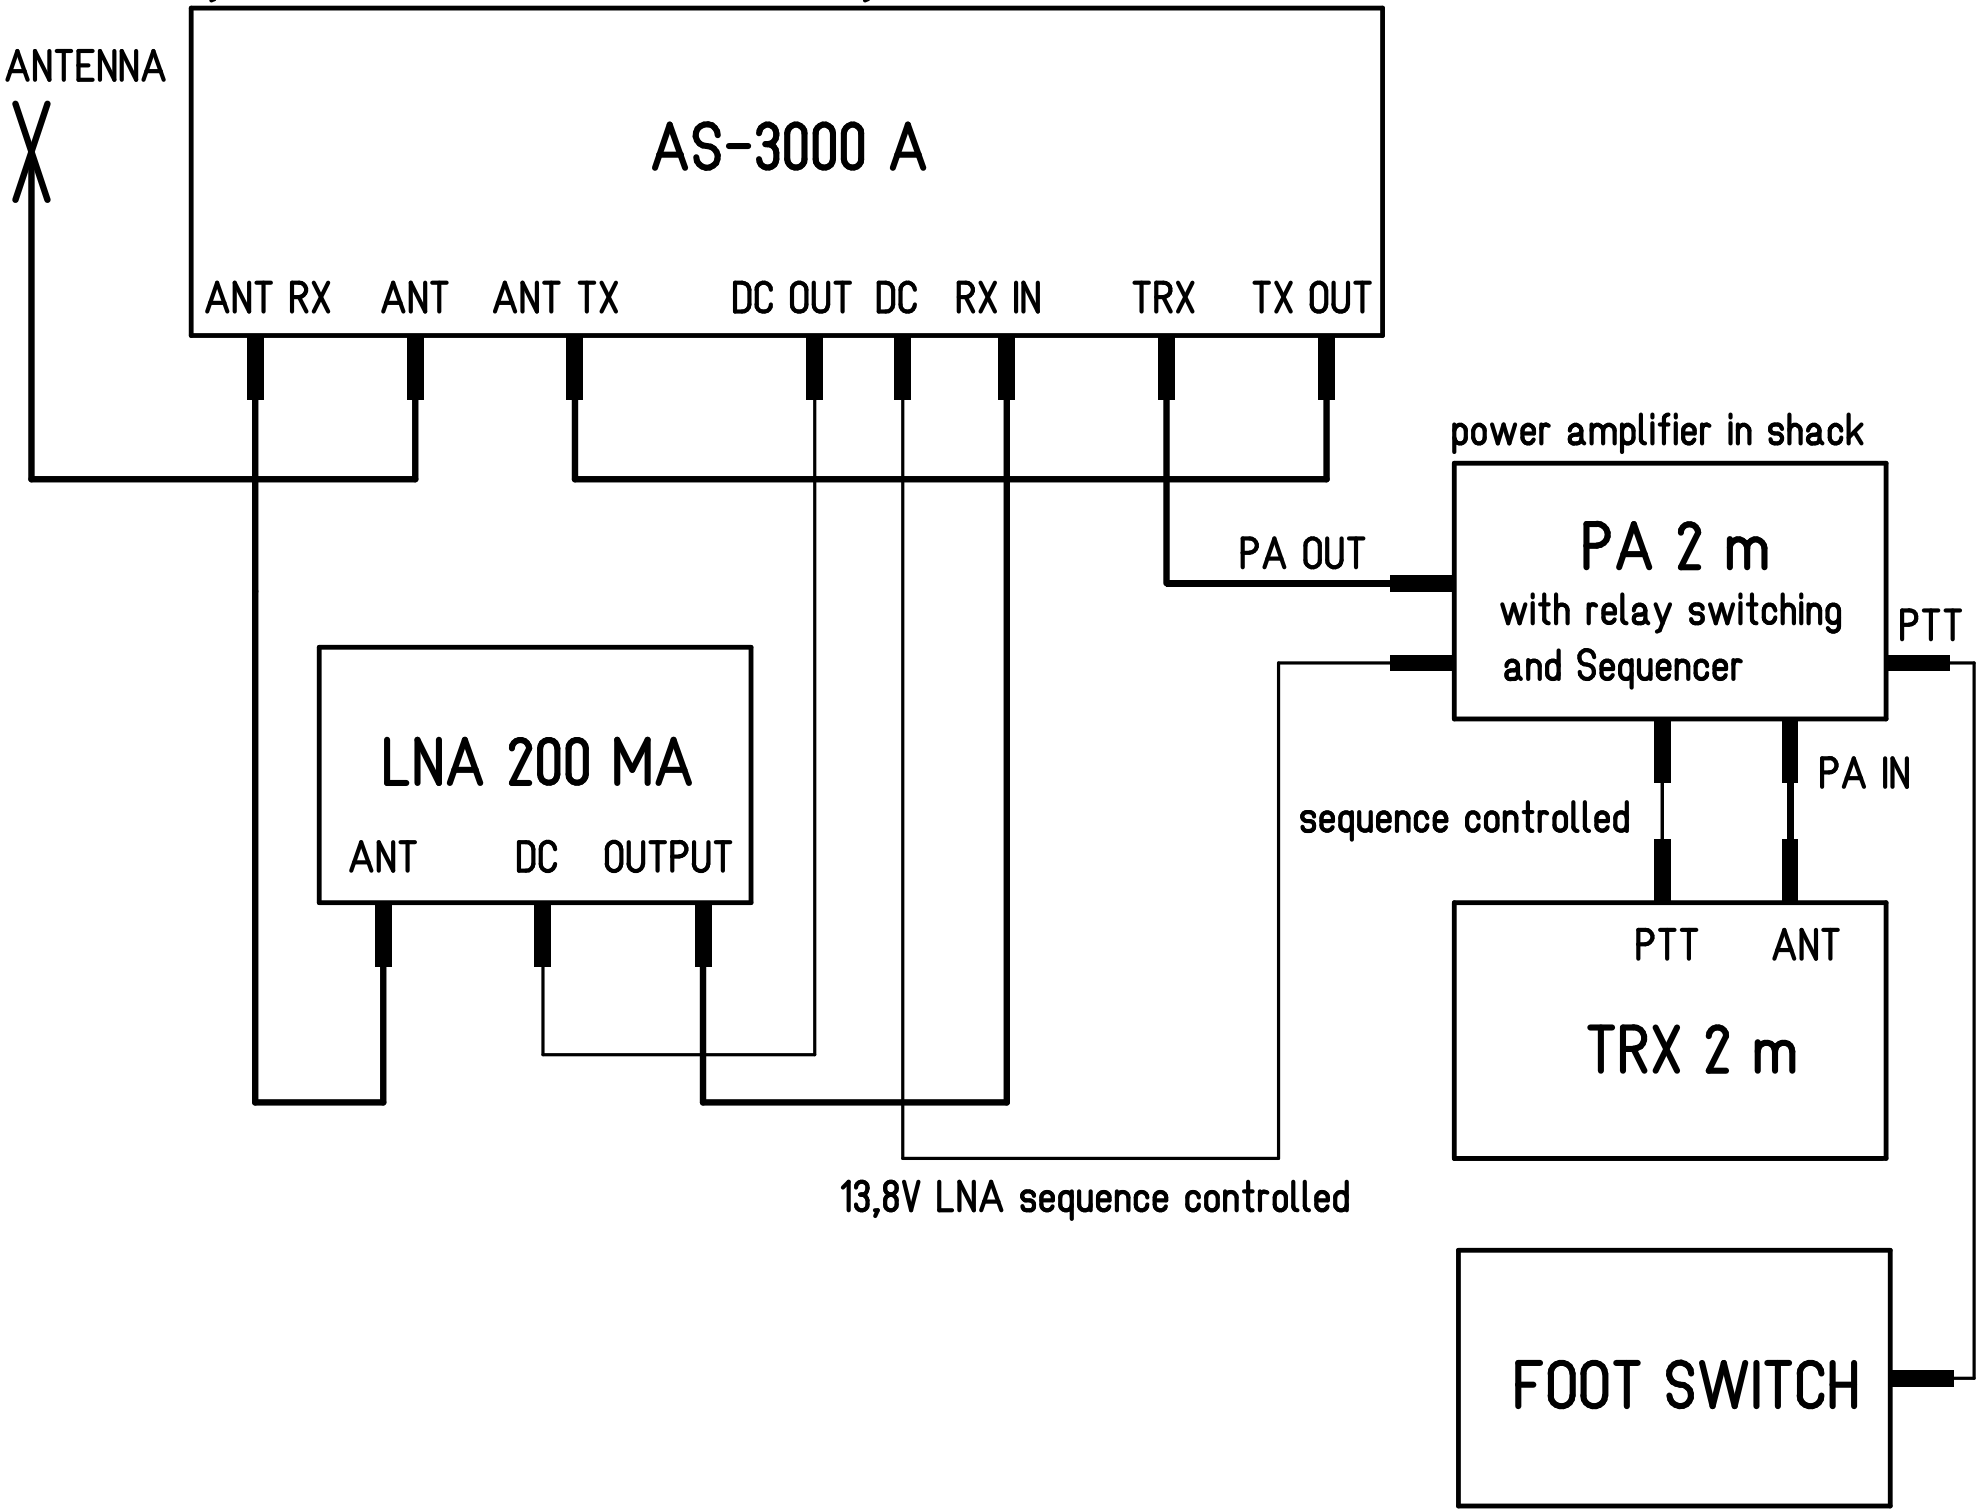

system switch mounted near antenna system

system switch mounted near antenna system

ANTENNA

AS-3000 A

ANT RX ANT ANT TX DC OUT DC RX IN TRX TX OUT

power amplifier in shack

PA 2 m

with relay switching  
and without sequencer

PA OUT

PTT

PA IN

LNA 200 MA

ANT DC OUTPUT

TRX 2 m

ANT

PTT

DCW 2004 B

sequencer

ANTENNA

NOT USED

9

5

3

2